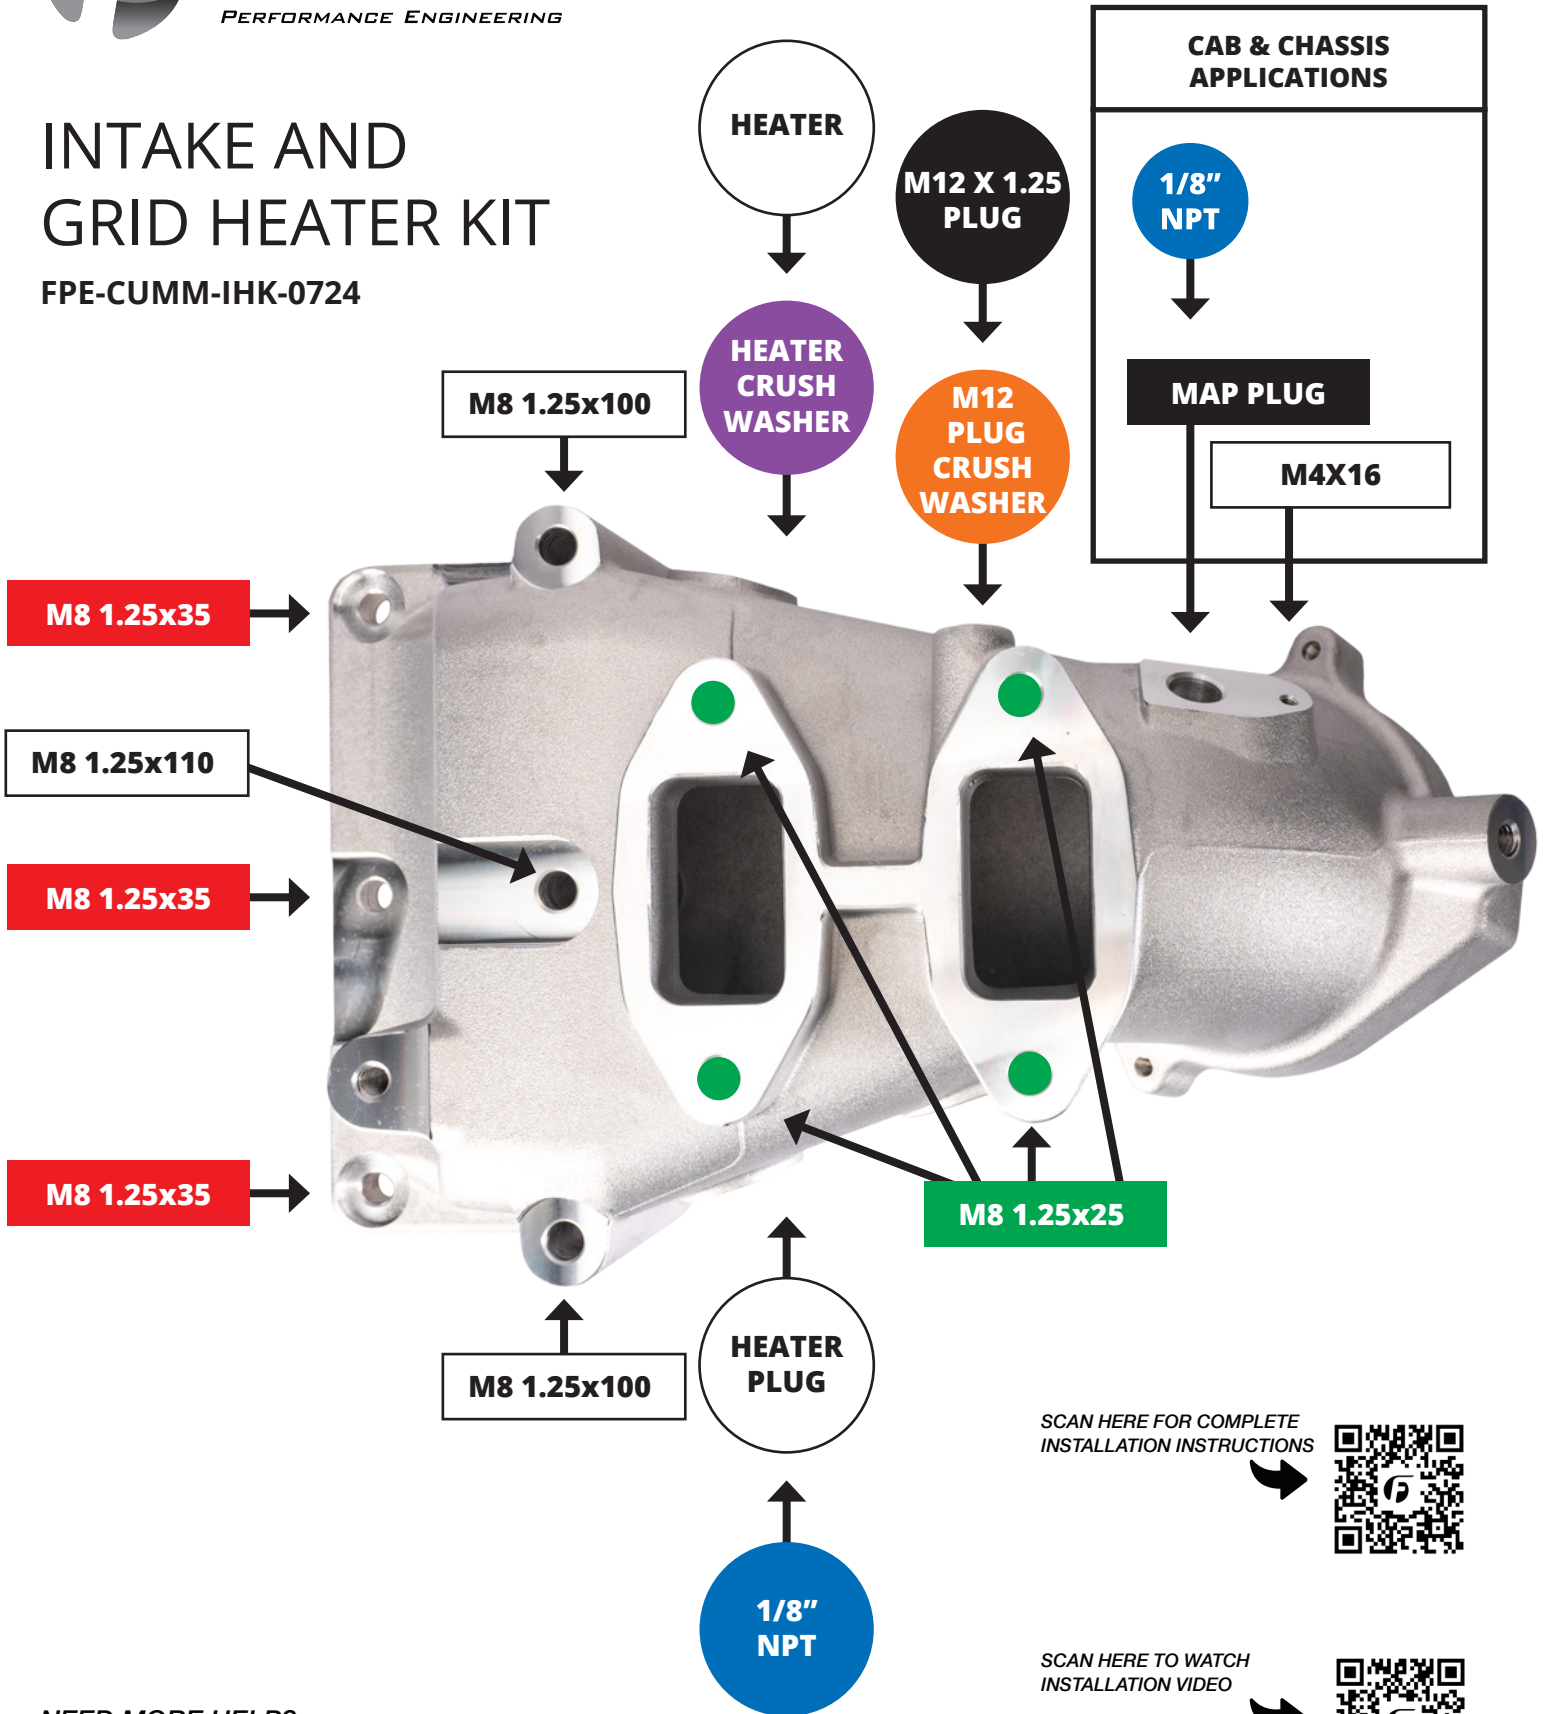

INTAKE AND GRID HEATER KIT

FPE-CUMM-IHK-0724

SCAN HERE FOR COMPLETE
INSTALLATION INSTRUCTIONS

SCAN HERE TO WATCH
INSTALLATION VIDEO

NEED MORE HELP?

CALL US: 317-286-3573

OR EMAIL US: INFO@FLEECEPERFORMANCE.COM